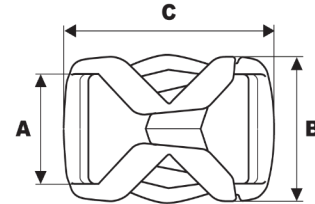

Onyx SR Loop

The Onyx Series combines an asymmetric, faceted design with a unique exposed center bar for integrated color combinations. Optimized strength to weight ratio creates a lightweight and minimal design, while featuring easy release with FullFlex™ Latching. The Loop allows for either fixed web ends for no adjustment or pass-through for free floating pulley action.

Material Color A B C D

Onyx SR 16 Loop (shown w/Latch 406-0010)

406-0000	A	B	16.6	22.9	37.9	10.0
----------	---	---	------	------	------	------

Onyx SR 20 Loop (shown w/Latch 406-0110)

406-0100	A	B	20.2	26.9	41.4	10.0
----------	---	---	------	------	------	------

Onyx SR 25 Loop (shown w/Latch 406-0210)

406-0200	A	B	25.8	34.5	47.2	11.4
----------	---	---	------	------	------	------

Onyx SR 40 Loop (shown w/Latch 406-0310)

406-0300	A	B	38.9	48.4	55.9	12.7
----------	---	---	------	------	------	------

All dimensions in mm.